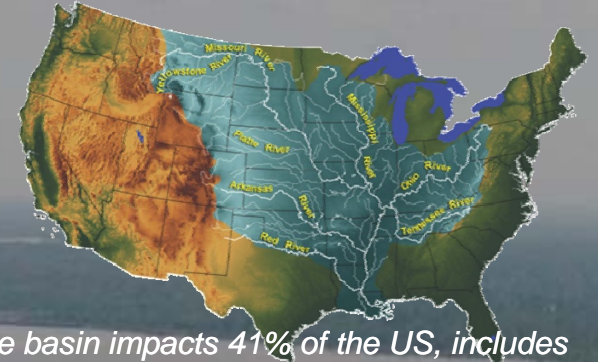

America's Watershed: A 200-year vision

An Intergenerational Commitment

the basin impacts 41% of the US, includes 1.25 million square miles, over 250 tributaries

Our people ...

- **Enjoy a quality of life unmatched in the world.**
- **Lead secure lives along the river or tributary.**
- **Enjoy fresh air and the surrounding fauna, flora, and forests while hunting, fishing, and recreating.**
- **Travel easily, safely, and affordably.**
- **Drink from and use the abundant waters of any river, stream, or aquifer.**
- **Choose from an abundance of affordable basic goods and essential supplies that are grown, manufactured, and transported along the river to local and world markets.**